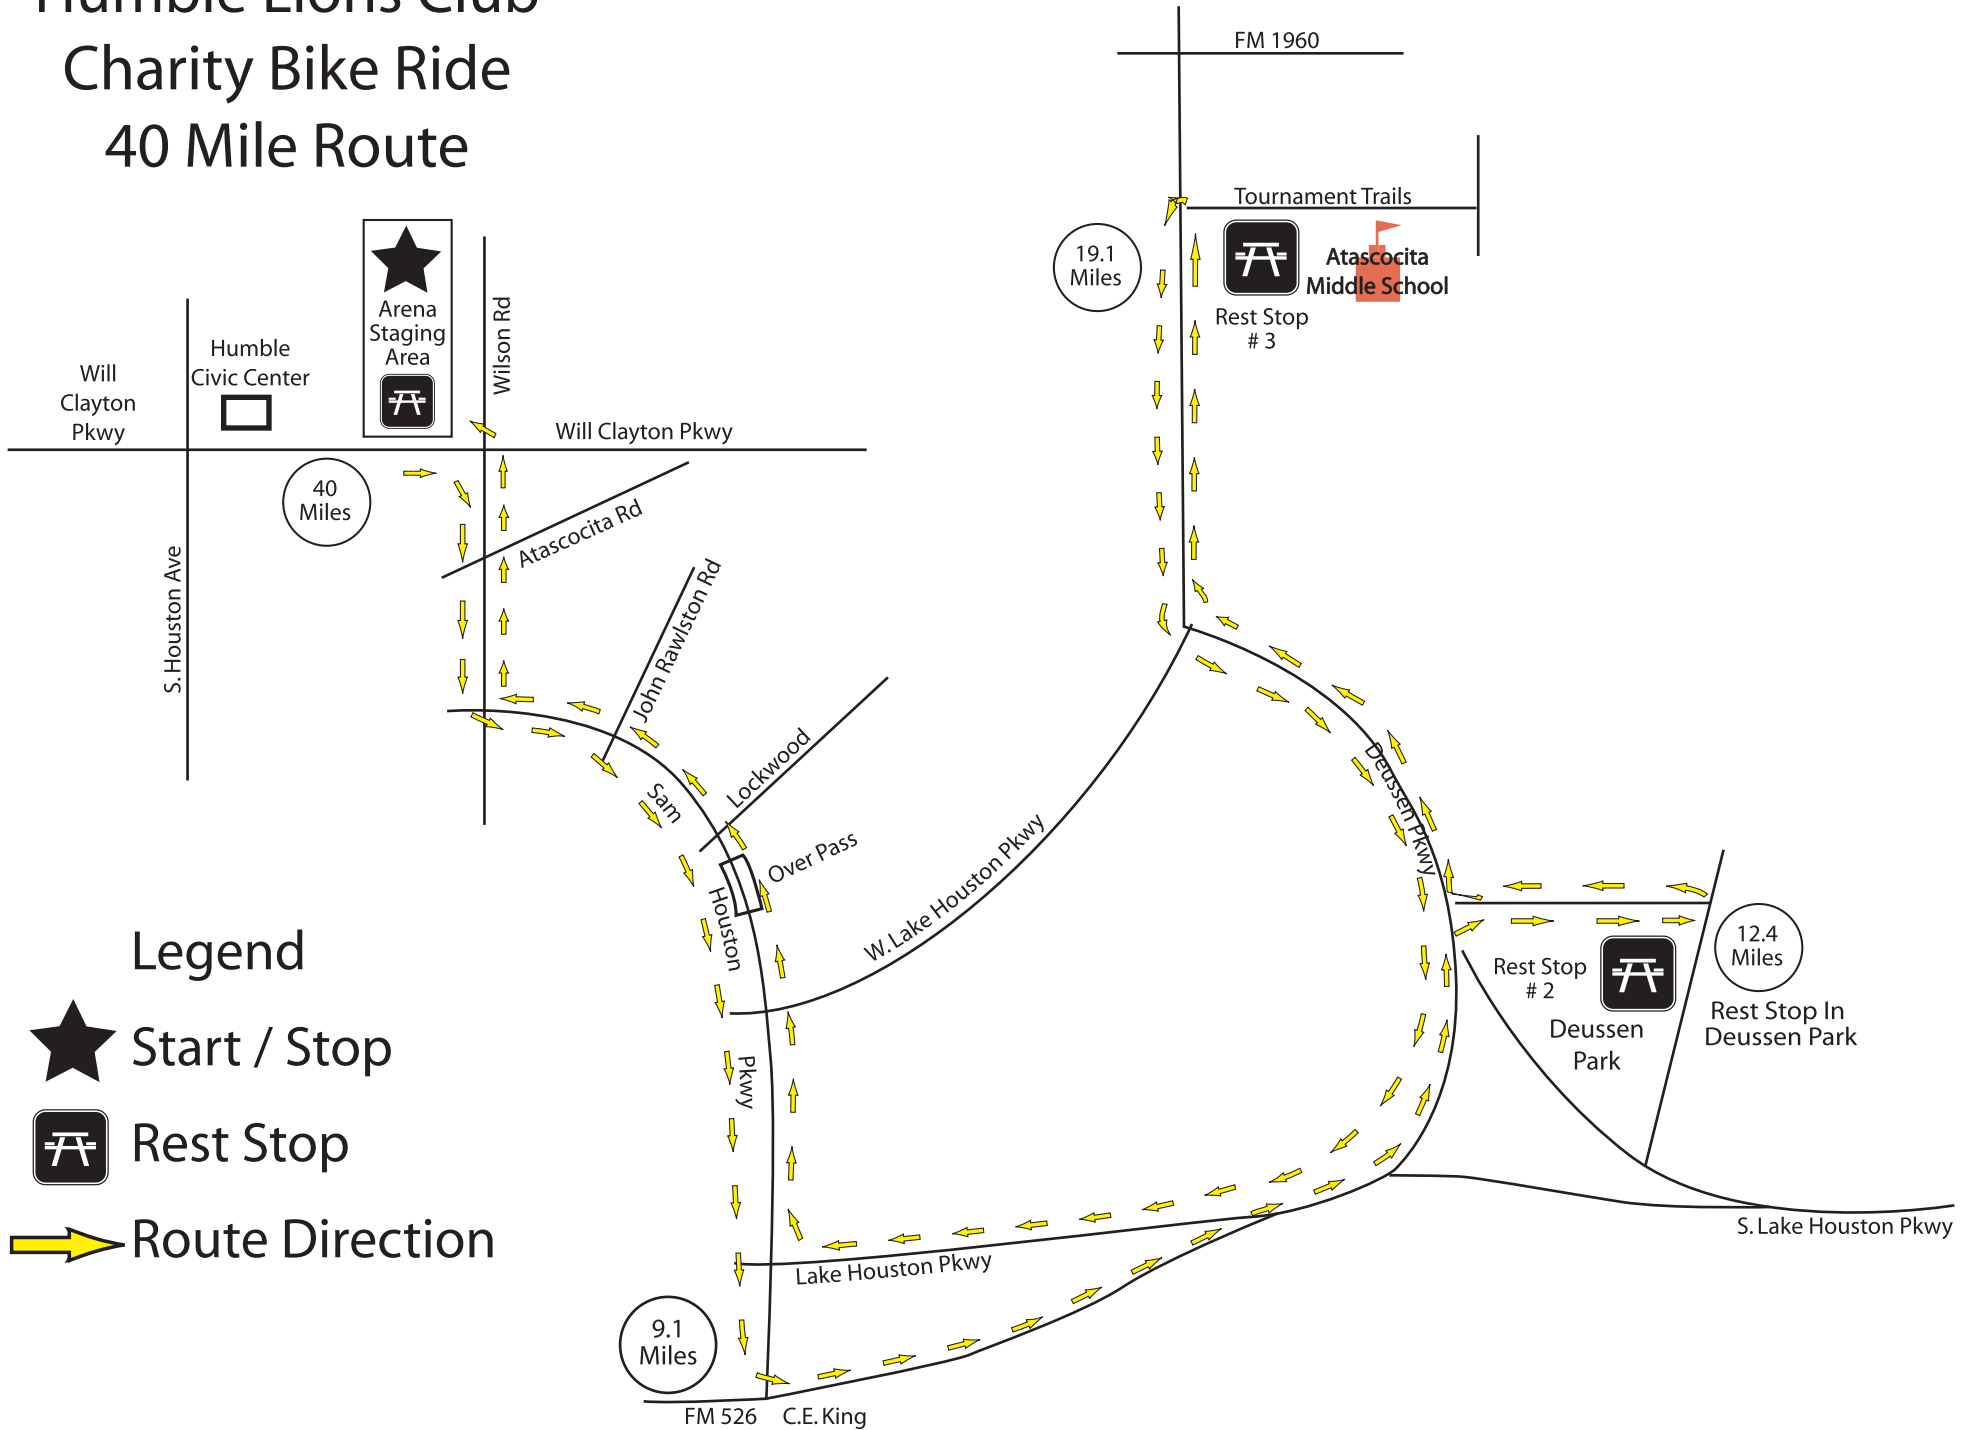

Humble Lions Club Charity Bike Ride 40 Mile Route

Legend

★ Start / Stop

⌘ Rest Stop

➔ Route Direction